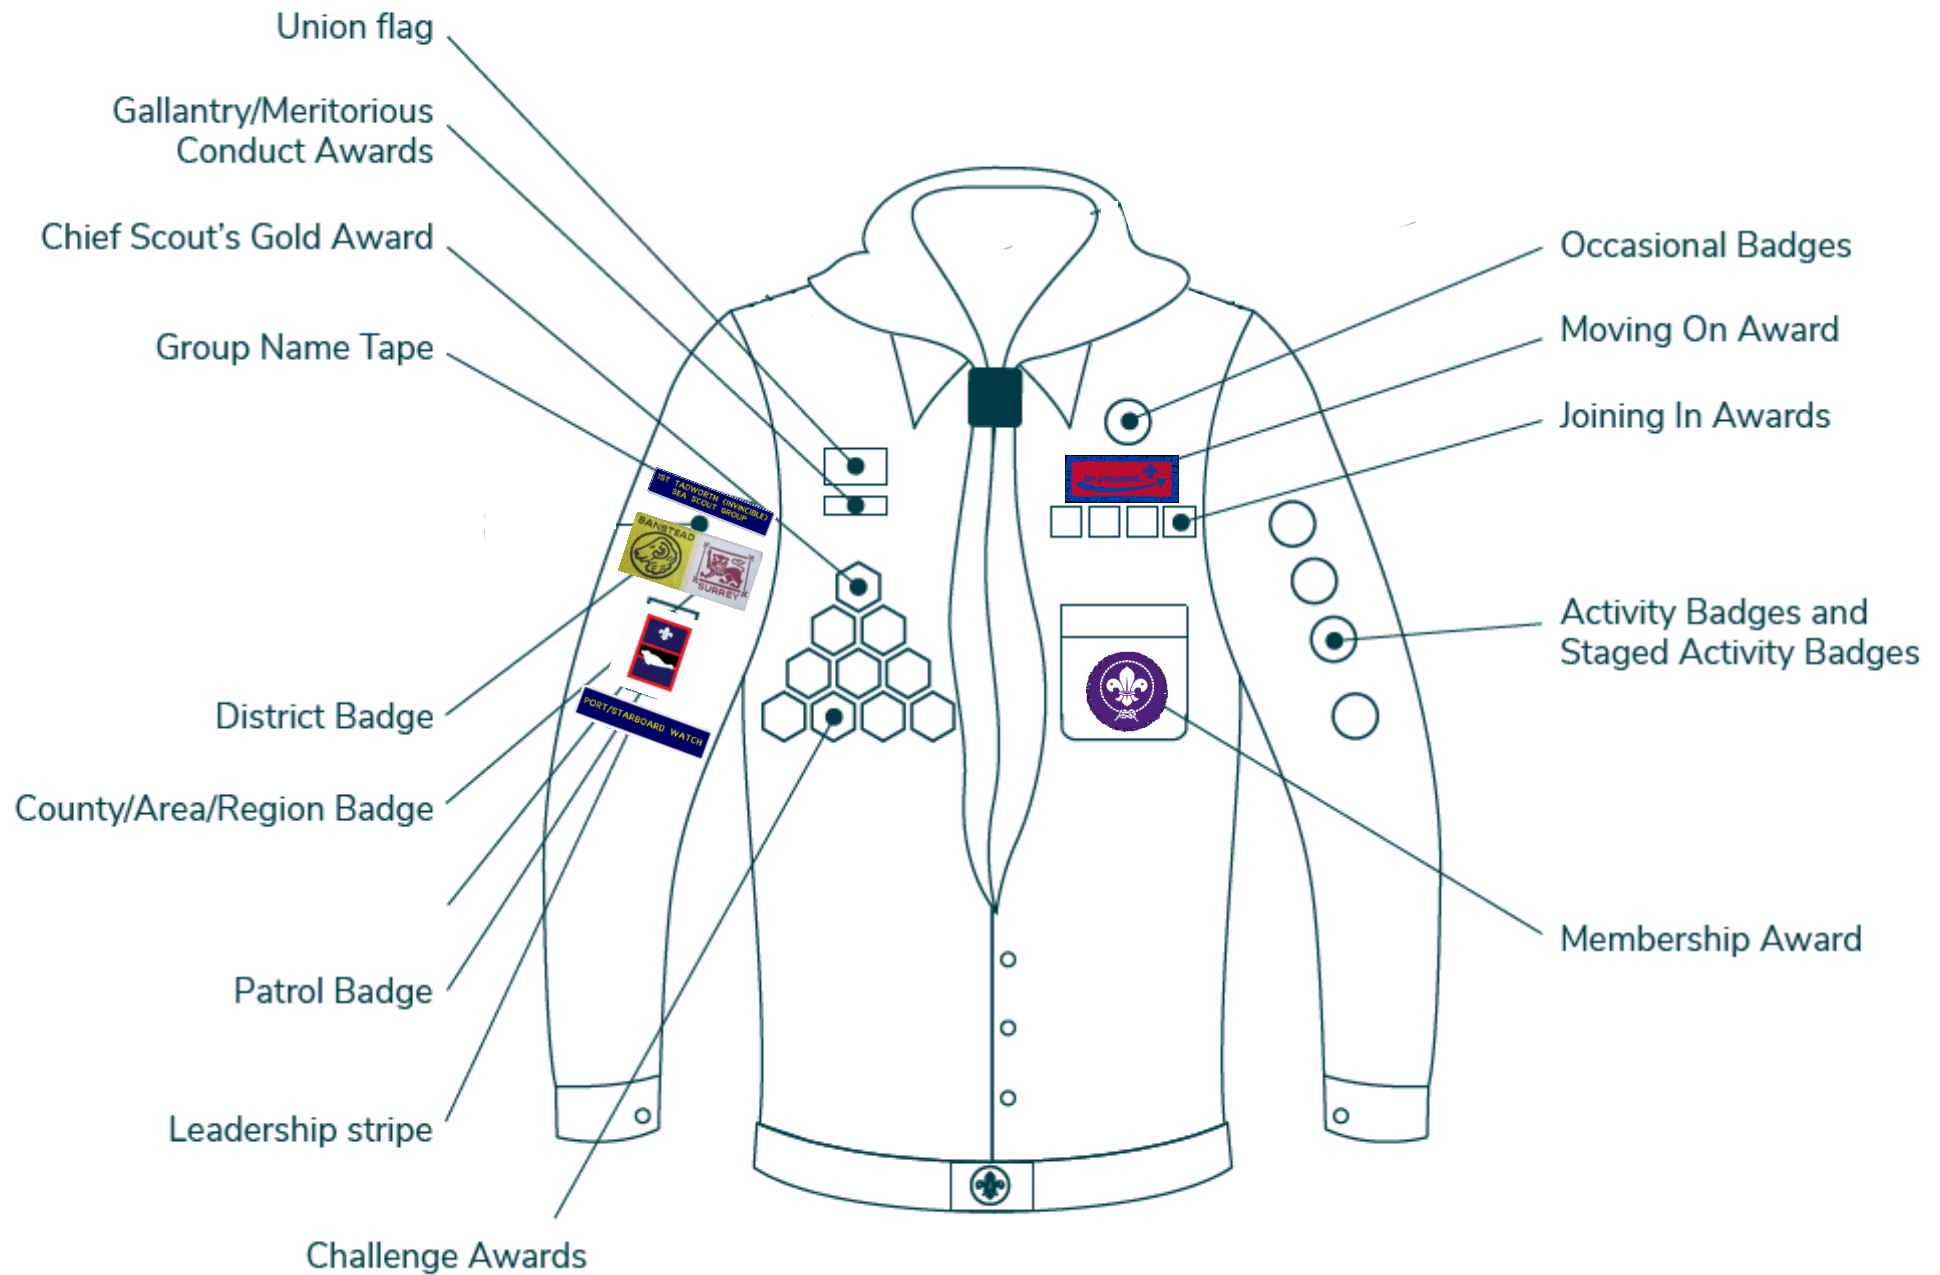

What Badges do I put on my Scout Shirt?

- Membership Award
- Group Name Tape
- Watch Name Tape*
- District/County Badge
- Moving on Award (if you've come up from Cubs)
- Patrol Badge*
- Any badge with a number on it – the highest award
- These are the blue staged badges, and your 'joining in' star badge – so only 1 of each staged badge goes on
- Your Chief Scout's Silver award (until you earn your Chief Scout's Gold!)

* Given at investiture

Badges on the right sleeve

SCOUTS